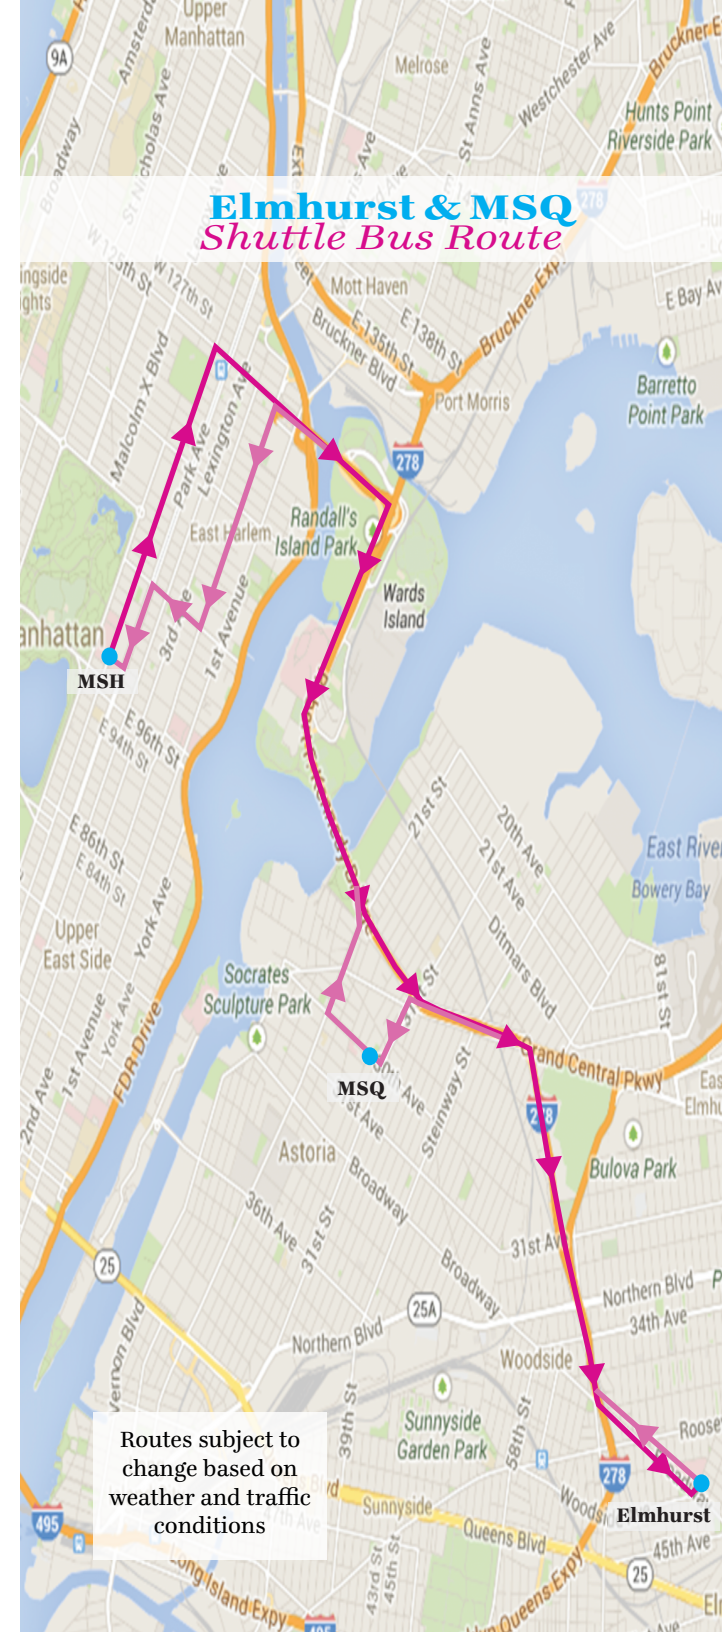

**Mount
Sinai**

ELMHURST & MSQ

Shuttle Bus Schedule

October, 2020
v 2.1

Monday — Friday Service

MSH Departures	Elmhurst Departures	MSQ Departures
5:00	5:30	---
6:00	6:35	---
7:10	7:45	---
8:35	10:15	10:30
12:00	12:30	---
2:15	3:00	3:15
4:05	5:10	---
5:50	6:30	---
7:10	7:40	---

Bold times denote PM departures

Saturday — Sunday Service

MSH Departures	Elmhurst Departures	MSQ Departures
6:00	6:35	---
7:10	7:45	---
8:35	9:10	---
4:05	5:10	---
5:50	6:30	---
7:10	7:40	---

Fares

The Elmhurst & Mount Sinai Queens Shuttle bus provides transportation for Residents, Students and authorized staff traveling between Manhattan and Queens. Residents and Students must display their ID badge that includes the Student/Resident shuttle decal when boarding the shuttle.

Real-Time Shuttle Locator

Did you know that you can find the exact location of the shuttle bus in real-time? Find out more information on the web:

www.mshsShuttle.org

Questions / Comments

Please email us at ParkingServices@mountsinai.org or contact the Shuttle Supervisor at: 917-295-8186

**Elmhurst & MSQ
Shuttle Bus Route**

Routes subject to change based on weather and traffic conditions